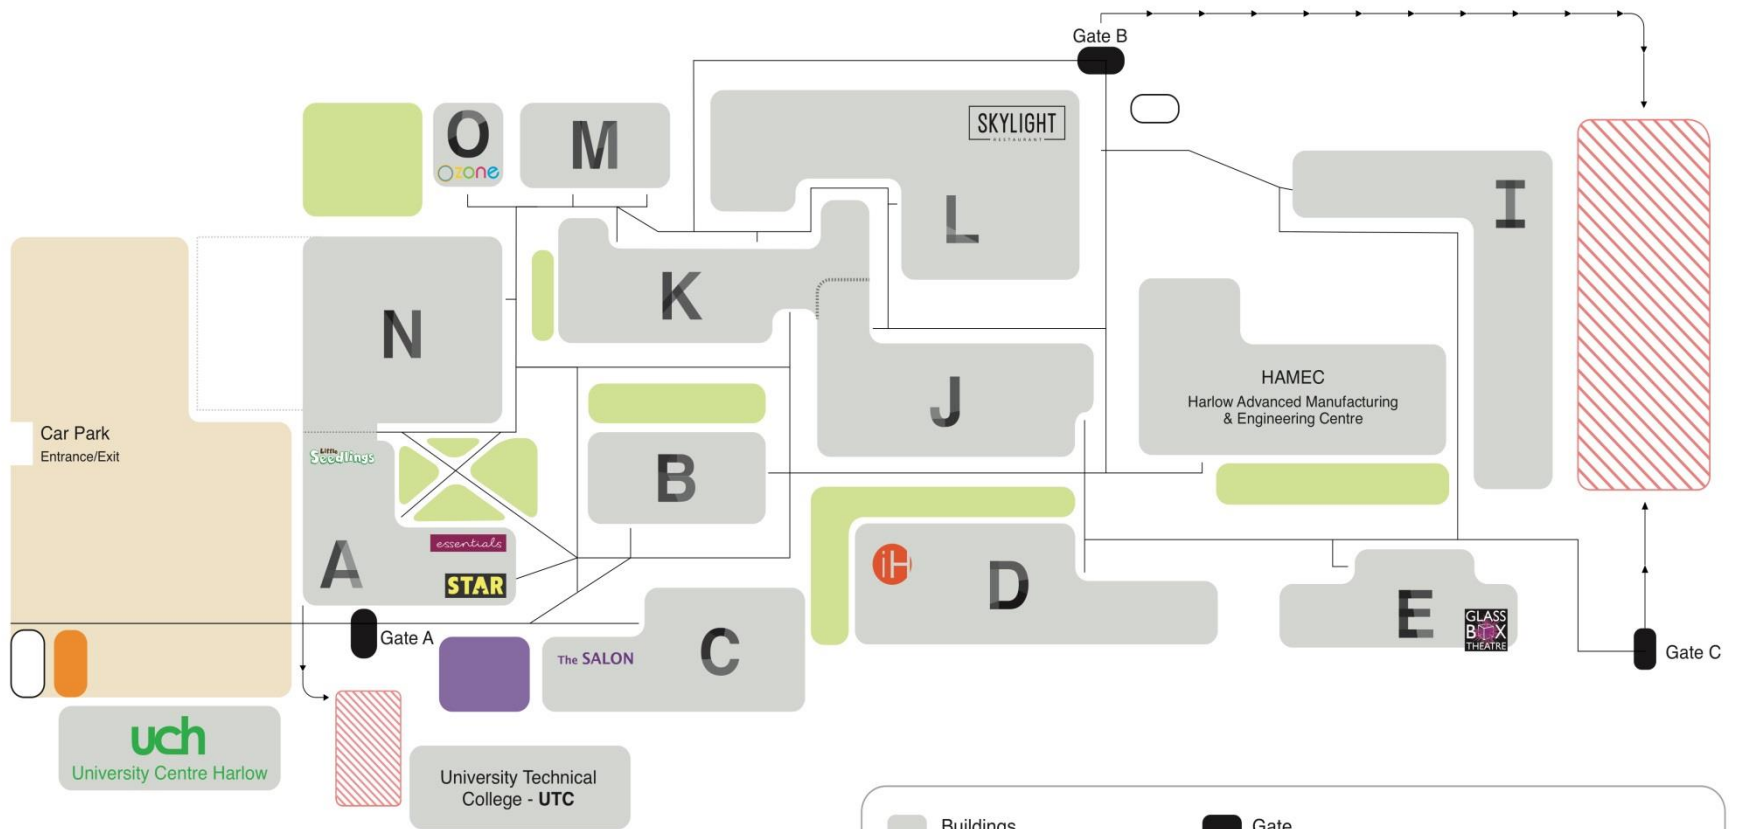

# WELCOME to HARLOW COLLEGE

- Health and Safety
- First Aid
- Safeguarding
- IT
- Campus
- Sexual Health
- Other stuff

# HARLOW COLLEGE MAP

 Buildings	 Gate
 Greenery	 Smoking Shelter Smoking is only permitted in the designated smoking areas behind UCH and beside Gate B - The Hides exit. This includes the use of e-cigarettes. Please do not smoke anywhere else on campus, thank you.
 Cycle Shelter	 Car Park
 Motorcycle Parking	 <b>Assembly Points</b> For emergency evacuations please go to the nearest point unless directed otherwise
 <b>ON HEARING AN ALARM</b> Evacuate immediately	

# Sexual Health

On site clinic – **BG13 – Thursdays 10:00 – 2:00**

Harlow Sexual Health provision has moved to **No 1 The Stow**

**Open:** Monday 8.00 – 5.00pm

Tuesday – Friday 8.00 am – 8.00pm

Saturday 9.00 am – 2.00pm